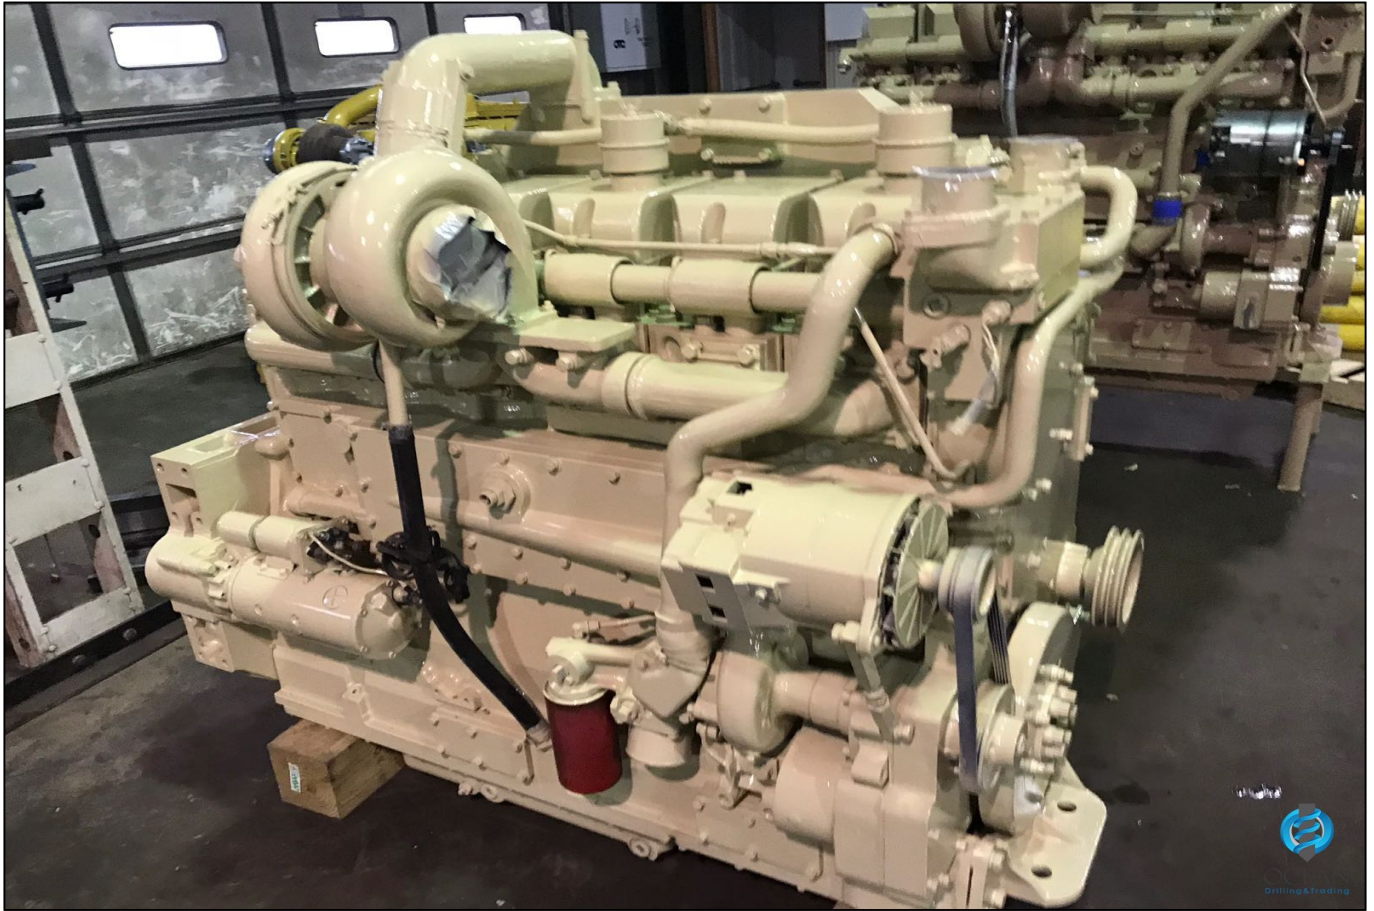

Cummins engine KTA19 Rebuilt

Cummins engine 750 HP Rebuilt 0hours